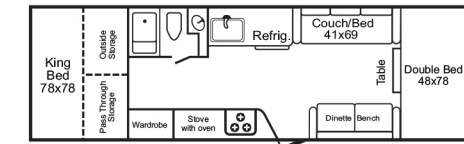

ALL models, except the 2720 series (which have queen size rear beds), feature king size rear beds. Model Letter Designations: KB (King rear bed w/ front double bed); KS (King Bed with front slide out living room); KD (King Bed with front slide out dinette; Q (Queen Bed). Outside Height: measurement includes optional low profile roof air. Subtract 6" if trailer is not equipped with this option. TrailManor reserves the right to change specs, equipment and color schemes or discontinue models without notice or obligation.

MODEL 2518

Standard width for extra interior room and storage. Features a king bed.

MODEL 2720

A perennial best seller. Easy towing, easy setup, and great floorplan choices. Exceptional value for the money. Queen size front bed.

MODEL 2922

Based on our super-popular 2720 model, but with a king size rear bed. Ideal for families or couples who spend lots of time camping.

MODEL 3124

Our largest trailers, but still light enough to tow with many popular small vehicles. More counterspace, more living area, and exceptional luxury.

MODEL 2518

Standard width for extra interior room and storage. Features a king bed.

2518KB

2518KS

2518KD

MODEL 2720

A perennial best seller. Easy towing, easy setup, and great floorplan choices. Exceptional value for the money. Queen size front bed.