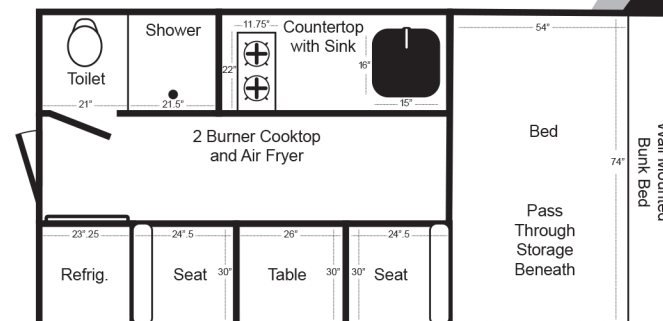

TM 16 S Upgrade Package

- Off Road Tires and Wheels Package
- Wheel Kit for Tongue Jack
- 2nd Awning
- Enhanced Interior
- Power Tongue Jack