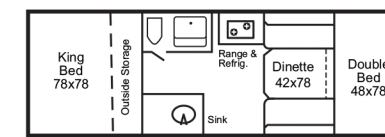

MODEL 2518

Standard width for extra interior room and storage. Features a king bed.

2518KB

2518KS

2518KD

MODEL 2720

A perennial best seller. Easy towing, easy setup, and great floorplan choices. Exceptional value for the money. Queen size front bed.