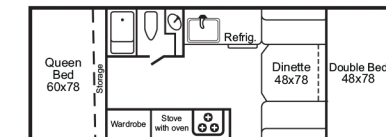

MODEL 2518

Standard width for extra interior room and storage. Features a king bed.

2518KB

2518KS

2518KD

MODEL 2720

A perennial best seller. Easy towing, easy setup, and great floorplan choices. Exceptional value for the money. Queen size front bed.