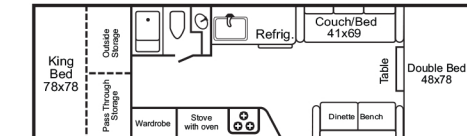

TRAILMANOR SPORT

SPORT PACKAGE INCLUDES:

- 235/75R15 off road tires and wheels
- 235/75R15 spare steel wheel
- LED lights on chassis frame
- LED lights on awning
- Diamond plate tool box painted black
- Diamond plate full length on lower body
- 2.5" lift kit

- 12V air compressor
- Custom roof rack
- Blue tooth speaker
- Microwave/Air fryer

OTHER OUTSIDE OPTIONS:

- 17" griddle (for non slide out models only)

The TrailManor Sport is a stylish, lightweight folding trailer built with adventure in mind. With upgraded tires, a 2.5" lift, diamond-plate protection, and a hard-wall design, it tows easily behind an SUV and sets up in minutes. Compact, durable, and feature-packed—it's an escape from ordinary travel trailers.

MODEL 2518

Standard width for extra interior room and storage. Features a king bed.

MODEL 2720

A perennial best seller. Easy towing, easy setup, and great floorplan choices. Exceptional value for the money. Queen size front bed.

MODEL 2922

Based on our super-popular 2720 model, but with a king size rear bed. Ideal for families or couples who spend lots of time camping.

MODEL 3124

Our largest trailers, but still light enough to tow with many popular small vehicles. More counterspace, more living area, and exceptional luxury.

3124KB

The TrailManor Sport Package adds 150 to 250 pounds in weight and 2.5 inches in height to standard TrailManor models.