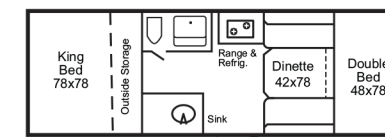

MODEL 2518

Standard width for extra interior room and storage. Features a king bed.