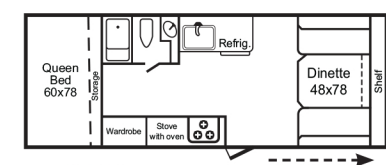

ALL models, except the 2720 series (which have queen size rear beds), feature king size rear beds. Model Letter Designations: KB (King rear bed w/ front double bed); KS (King Bed with front slide out living room); KD (King Bed with front slide out dinette; Q (Queen Bed). Outside Height: measurement includes optional low profile roof air. Subtract 6" if trailer is not equipped with this option. TrailManor reserves the right to change specs, equipment and color schemes or discontinue models without notice or obligation.

MODEL 2518

Standard width for extra interior room and storage. Features a king bed.

MODEL 2720

A perennial best seller. Easy towing, easy setup, and great floorplan choices. Exceptional value for the money. Queen size front bed.