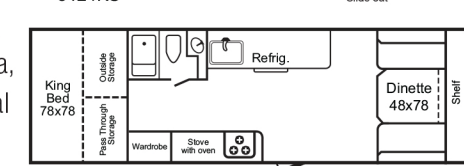

MODEL 3124

Our largest trailers, but still light enough to tow with many popular small vehicles. More counterspace, more living area, and exceptional luxury.