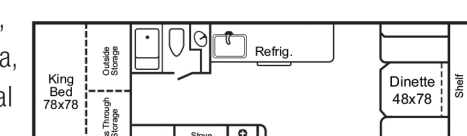

MODEL 3124

Our largest trailers, but still light enough to tow with many popular small vehicles. More counterspace, more living area, and exceptional luxury.

3124KB

3124KS

3124KD

The TrailManor Sport Package adds 150 to 250 pounds in weight and 2.5 inches in height to standard TrailManor models.