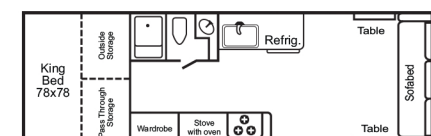

MODEL 2518

Standard width for extra interior room and storage. Features a king bed.

2518KB

2518KS

2518KD

MODEL 2720

A perennial best seller. Easy towing, easy setup, and great floorplan choices. Exceptional value for the money. Queen size front bed.

2720QB

2720QS

2720QD

MODEL 2922

Based on our super-popular 2720 model, but with a king size rear bed. Ideal for families or couples who spend lots of time camping.

2922KB

2922KS

2922KD