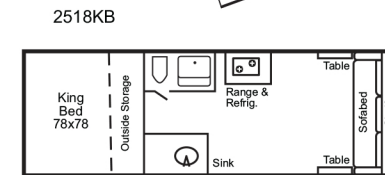

MODEL 2518

Standard width for extra interior room and storage. Features a king bed.