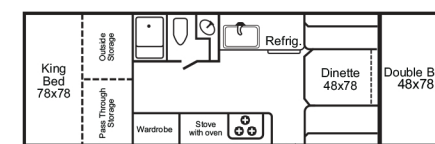

MODEL 2518

Standard width for extra interior room and storage. Features a king bed.

MODEL 2720

A perennial best seller. Easy towing, easy setup, and great floorplan choices. Exceptional value for the money. Queen size front bed.

MODEL 2922

Based on our super-popular 2720 model, but with a king size rear bed. Ideal for families or couples who spend lots of time camping.

MODEL 3124

Our largest trailers, but still light enough to tow with many popular small vehicles. More counterspace, more living area, and exceptional luxury.