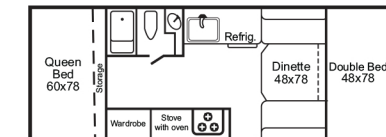

MODEL 2518

Standard width for extra interior room and storage. Features a king bed.

MODEL 2720

A perennial best seller. Easy towing, easy setup, and great floorplan choices. Exceptional value for the money. Queen size front bed.