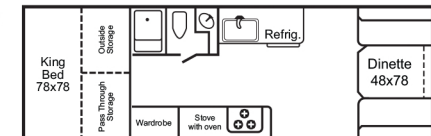

2720QB

2720QS

2720QD

MODEL 2922

Based on our super-popular 2720 model, but with a king size rear bed. Ideal for families or couples who spend lots of time camping.

2922KB

2922KS

2922KD