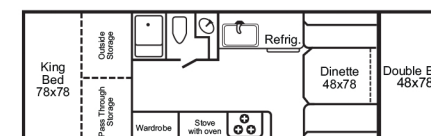

MODEL 2518

Standard width for extra interior room and storage. Features a king bed.

2518KB

2518KS

2518KD

MODEL 2720

A perennial best seller. Easy towing, easy setup, and great floorplan choices. Exceptional value for the money. Queen size front bed.

2720QB

2720QS

2720QD

MODEL 2922

Based on our super-popular 2720 model, but with a king size rear bed. Ideal for families or couples who spend lots of time camping.

2922KB

2922KS

2922KD