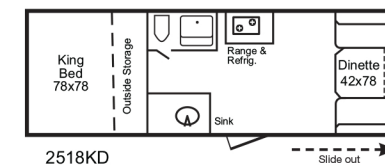

MODEL 2518

Standard width for extra interior room and storage. Features a king bed.