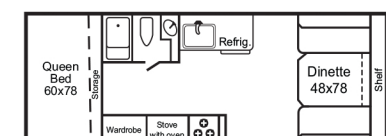

2720QD

MODEL 2922

Based on our super-popular 2720 model, but with a king size rear bed. Ideal for families or couples who spend lots of time camping.