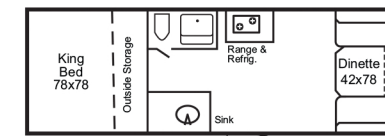

MODEL 2518

Standard width for extra interior room and storage. Features a king bed.

2518KB

2518KS

2518KD

MODEL 2720

A perennial best seller. Easy towing, easy setup, and great floorplan choices. Exceptional value for the money. Queen size front bed.